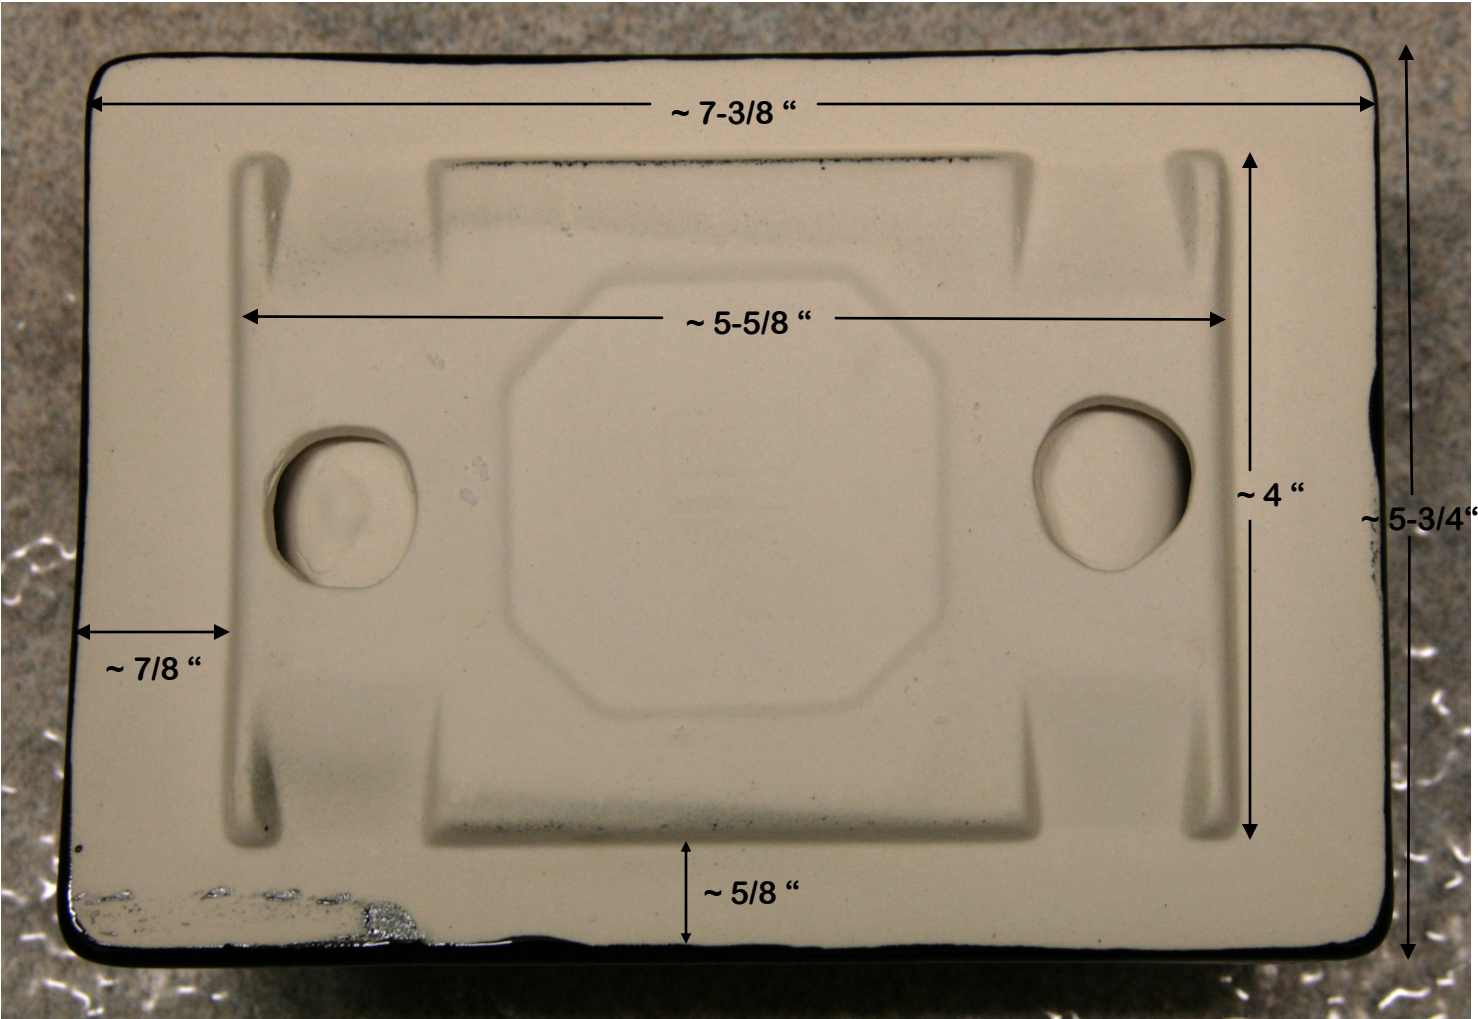

# HCP TT46 Toilet Tissue Holder

Note: Specifications often vary 1/8" or more